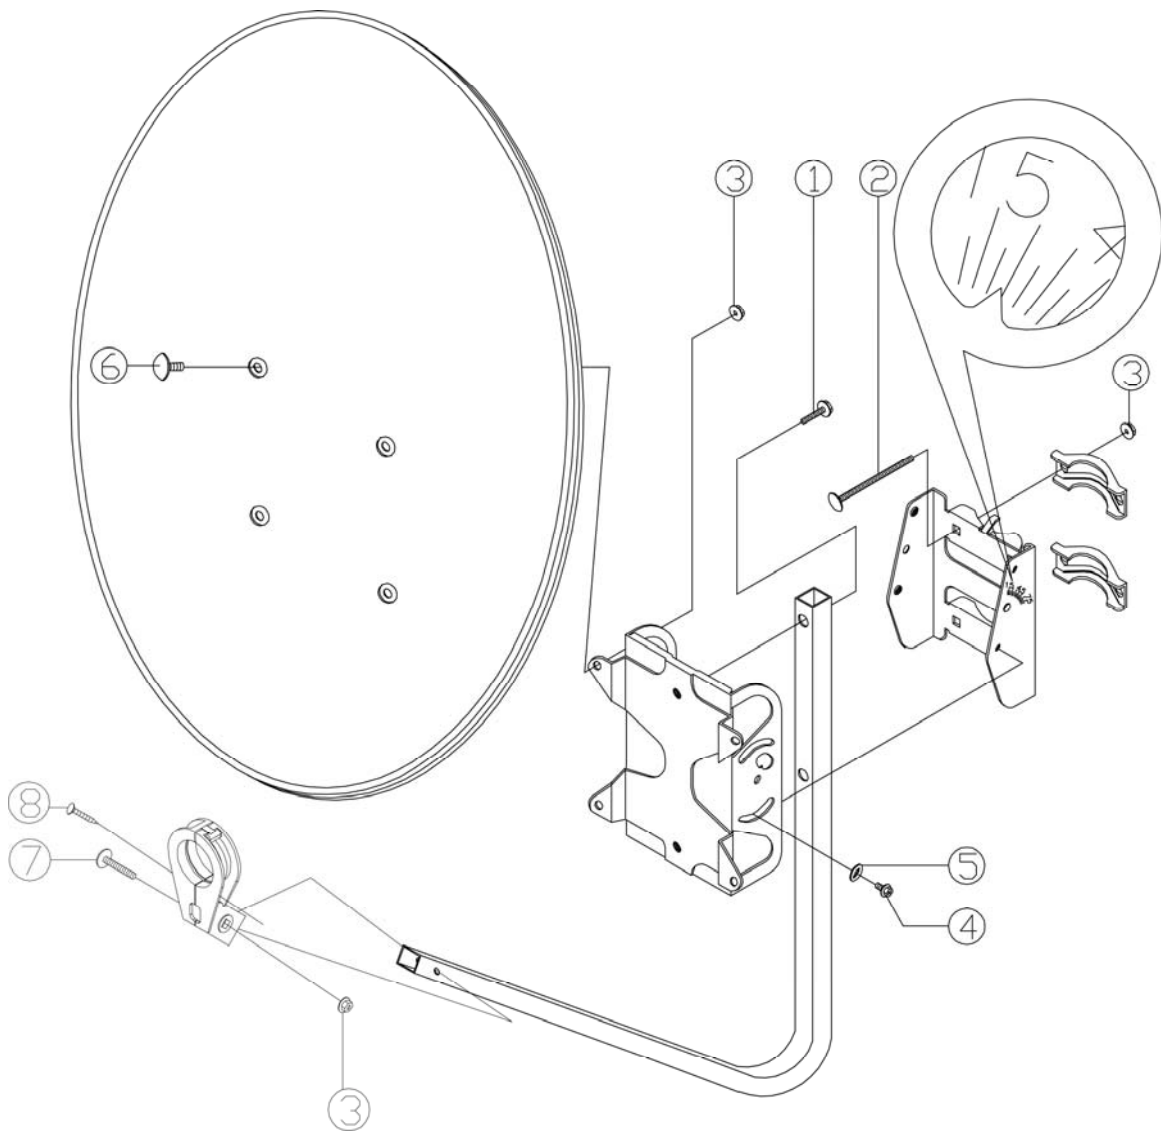

FREEVIEWSHOP

65cm Dish Assembly Instructions.

- 1) M6 x 25mm
- 2) M6 x 80mm
- 3) M6 HEX NUT
- 4) M6 x 15mm
- 5) M6 Washer
- 6) M6 x 12mm
- 7) M6 x 35mm
- 8) M5 x 25mm