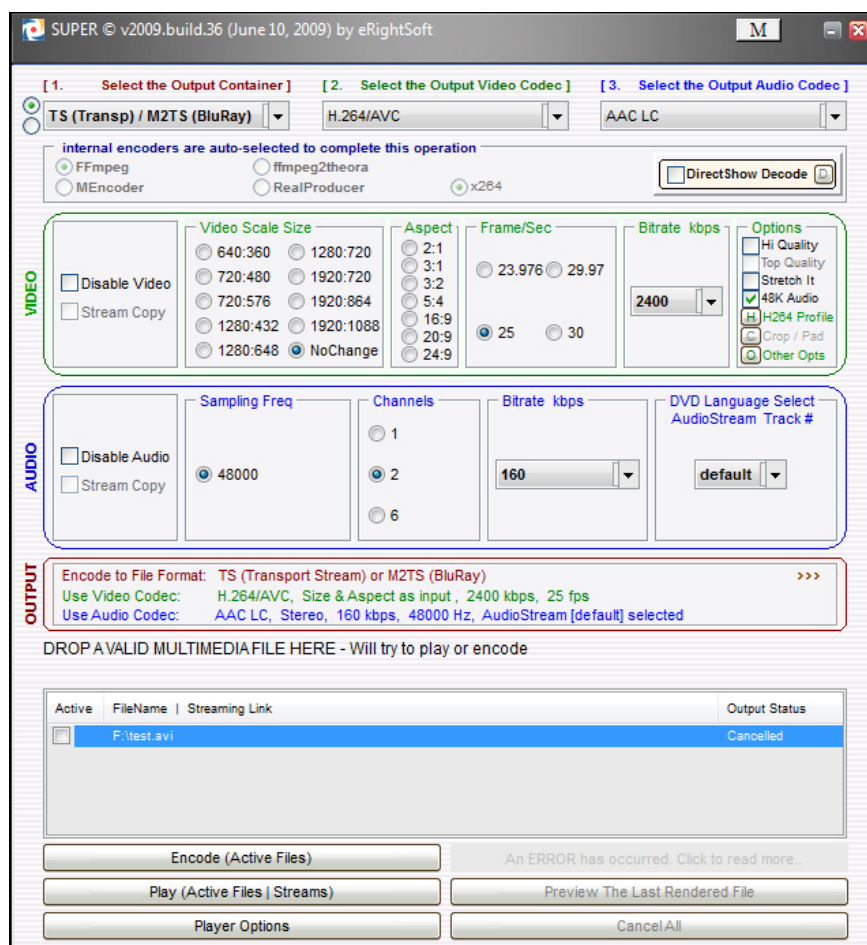

FREEVIEWSHOP

HDTV Transport stream file playback on the Magic TV MTV3600TD.

The Magic TV MTV3600TD is capable of playing back HDTV transport stream files, to convert your video files to *.m2ts format is quite simple:

Download the latest version of the SUPER file converter from:

<http://www.erightssoft.com/SUPER.html>

Install super and run it, then simply set the options as shown in the image below and drag the file you would like to convert onto the application near the bottom.

Pressing Encode (Active Files) will result in your video files being converted. This process will take some time.

Once the files have been converted copy them to a directory called video in the root of a Fat32 formatted USB2 Hard Disk Drive, plug it into one of the USB ports on the back of the Magic TV then then press Magic TV Button>Magic TV Gadgets>HD Camcorder Movie and select the file you wish to playback.