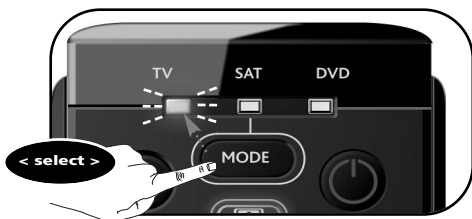

TV

TV : Television / HDTV / LCD / Plasma / Projector / Rear Projector

SAT

SAT : Satellite Receiver / Set-Top-Box / IPTV / DVB-S / DVB-T / Freeview (UK) / TNT (F) / Digitenne (NL) / SAT/HDD

1

2

3

- Search Method \* ..... 9
- Volume Control ..... 9
- ONE FOR ALL Combi Control ..... 10
- Master Power ..... 10
- Extra Features (see manual on our internet site)
  - Mode Reassignment - Changing a device mode to set up two (or more) devices of the same type.
  - Key Magic® - Allows you to program functions from your original remote control even when LOST or BROKEN.
  - Macro - Allows you to send a sequence of commands with the press of a single key.

2

Press and hold **magic** for 3 seconds until the blue LED (any LED) stays on.

3

Select the corresponding device e.g. **TV**

4

Enter the 1st code listed for your device type & brand (e.g. TV Hitachi = **1576**)