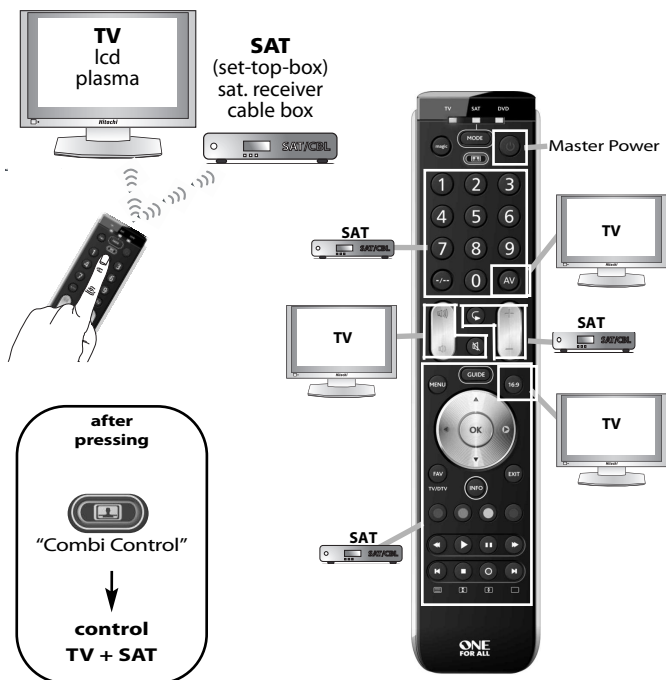

ONE FOR ALL Combi Control

By now you probably have set up the ONE FOR ALL remote to control all (or most of) your devices. Wouldn't it be convenient if you wouldn't have to select a device type all the time. You can make this possible with ONE FOR ALL Combi Control. Combi Control enables you to control up to 2 devices simultaneously (e.g. control TV + SAT simultaneously).

"Combi Control"

control TV + SAT

will be programmed automatically when you set up a TV and SAT.