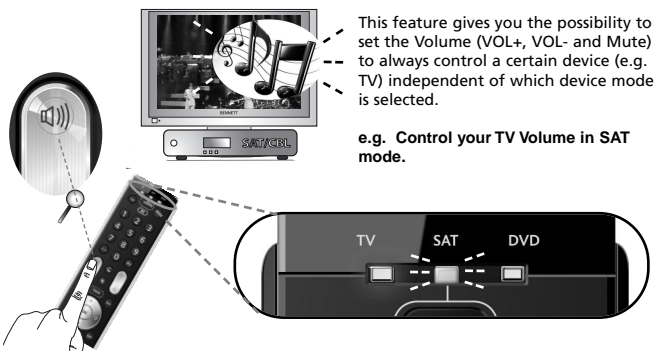

Volume Control

This feature gives you the possibility to set the Volume (VOL+, VOL- and Mute) to always control a certain device (e.g. TV) independent of which device mode is selected.

e.g. Control your TV Volume in SAT mode.

In this example we will set Volume Control (VOL+, VOL- and Mute) to "TV volume":

1. Press and hold **MAGIC** for 3 seconds until the blue LED (any LED) stays on.
2. Press **9 9 3**. The blue LED will blink twice.
3. Select the corresponding device e.g. **TV**.
4. Press and hold the **magic** key for 3 sec. The blue LED will blink twice and then switch off.

Now you have set the Volume Control to "TV volume". The VOL+, VOL- and Mute keys will always control "TV volume" independent which device mode key is selected.

How to deactivate Volume Control

1) Press and hold **MAGIC** for 3 seconds until the blue LED stays on.
2) Press **9 9 3**.
3) Press **Vol +**. The blue LED will blink 4 times.
  All devices will send out their own VOL+, VOL- and MUTE.

How to remove a device from Volume Control

1) Press and hold **MAGIC** for 3 seconds until the blue LED stays on.
2) Press **9 9 3**.
3) Select the **device mode you wish to deactivate** from Volume Control.
4) Press **Vol -**. The blue LED will blink 4 times.
  The removed device will send out its own VOL+, VOL- and MUTE.