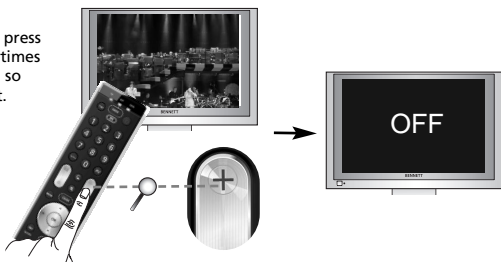

Search Method

The Search Method allows you to find the code for your device by scanning through all the codes contained in the memory of the ONE FOR ALL. The Search Method may also work if your brand is not listed at all.

Example: To search for your TV code: Switch on television (not on standby) and aim your ONE FOR ALL at your TV.

1. Press and hold **MAGIC** for 3 seconds until the blue LED (any LED) stays on.
2. Select the corresponding device e.g. **TV**
3. Press 9 9 1. The blue LED will blink twice.
4. Next, press **POWER**.
5. Press **CH+** (over and over) again until your device switches OFF.

You may have to press these keys many times (up to 150 times) so please be patient.

6. As soon as your television turns off, press the **magic** key to store the code.

Congratulations! You should now be able to switch your device back ON and control your device successfully.